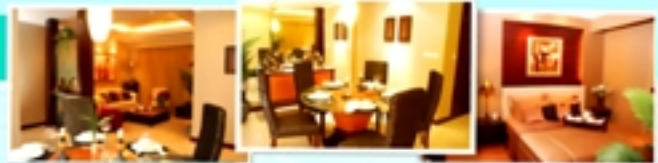

DIRGAHAYU
REPUBLIK
INDONESIA

INDONESIA
KERJA NYATA

**MALL
POINS
SQUARE**

DAILY RENTAL APARTMENT

 *Daily Rental Apartment , Include Breakfast*

Rp **575,000** , - Start From

For Information :
Office Marketing Lt.1
Tlp . (021) 7592 1122 / 7691 018
POINS SQUARE Jl. R A Kartini No.1
Lebak Bulus Jakarta Selatan 12440